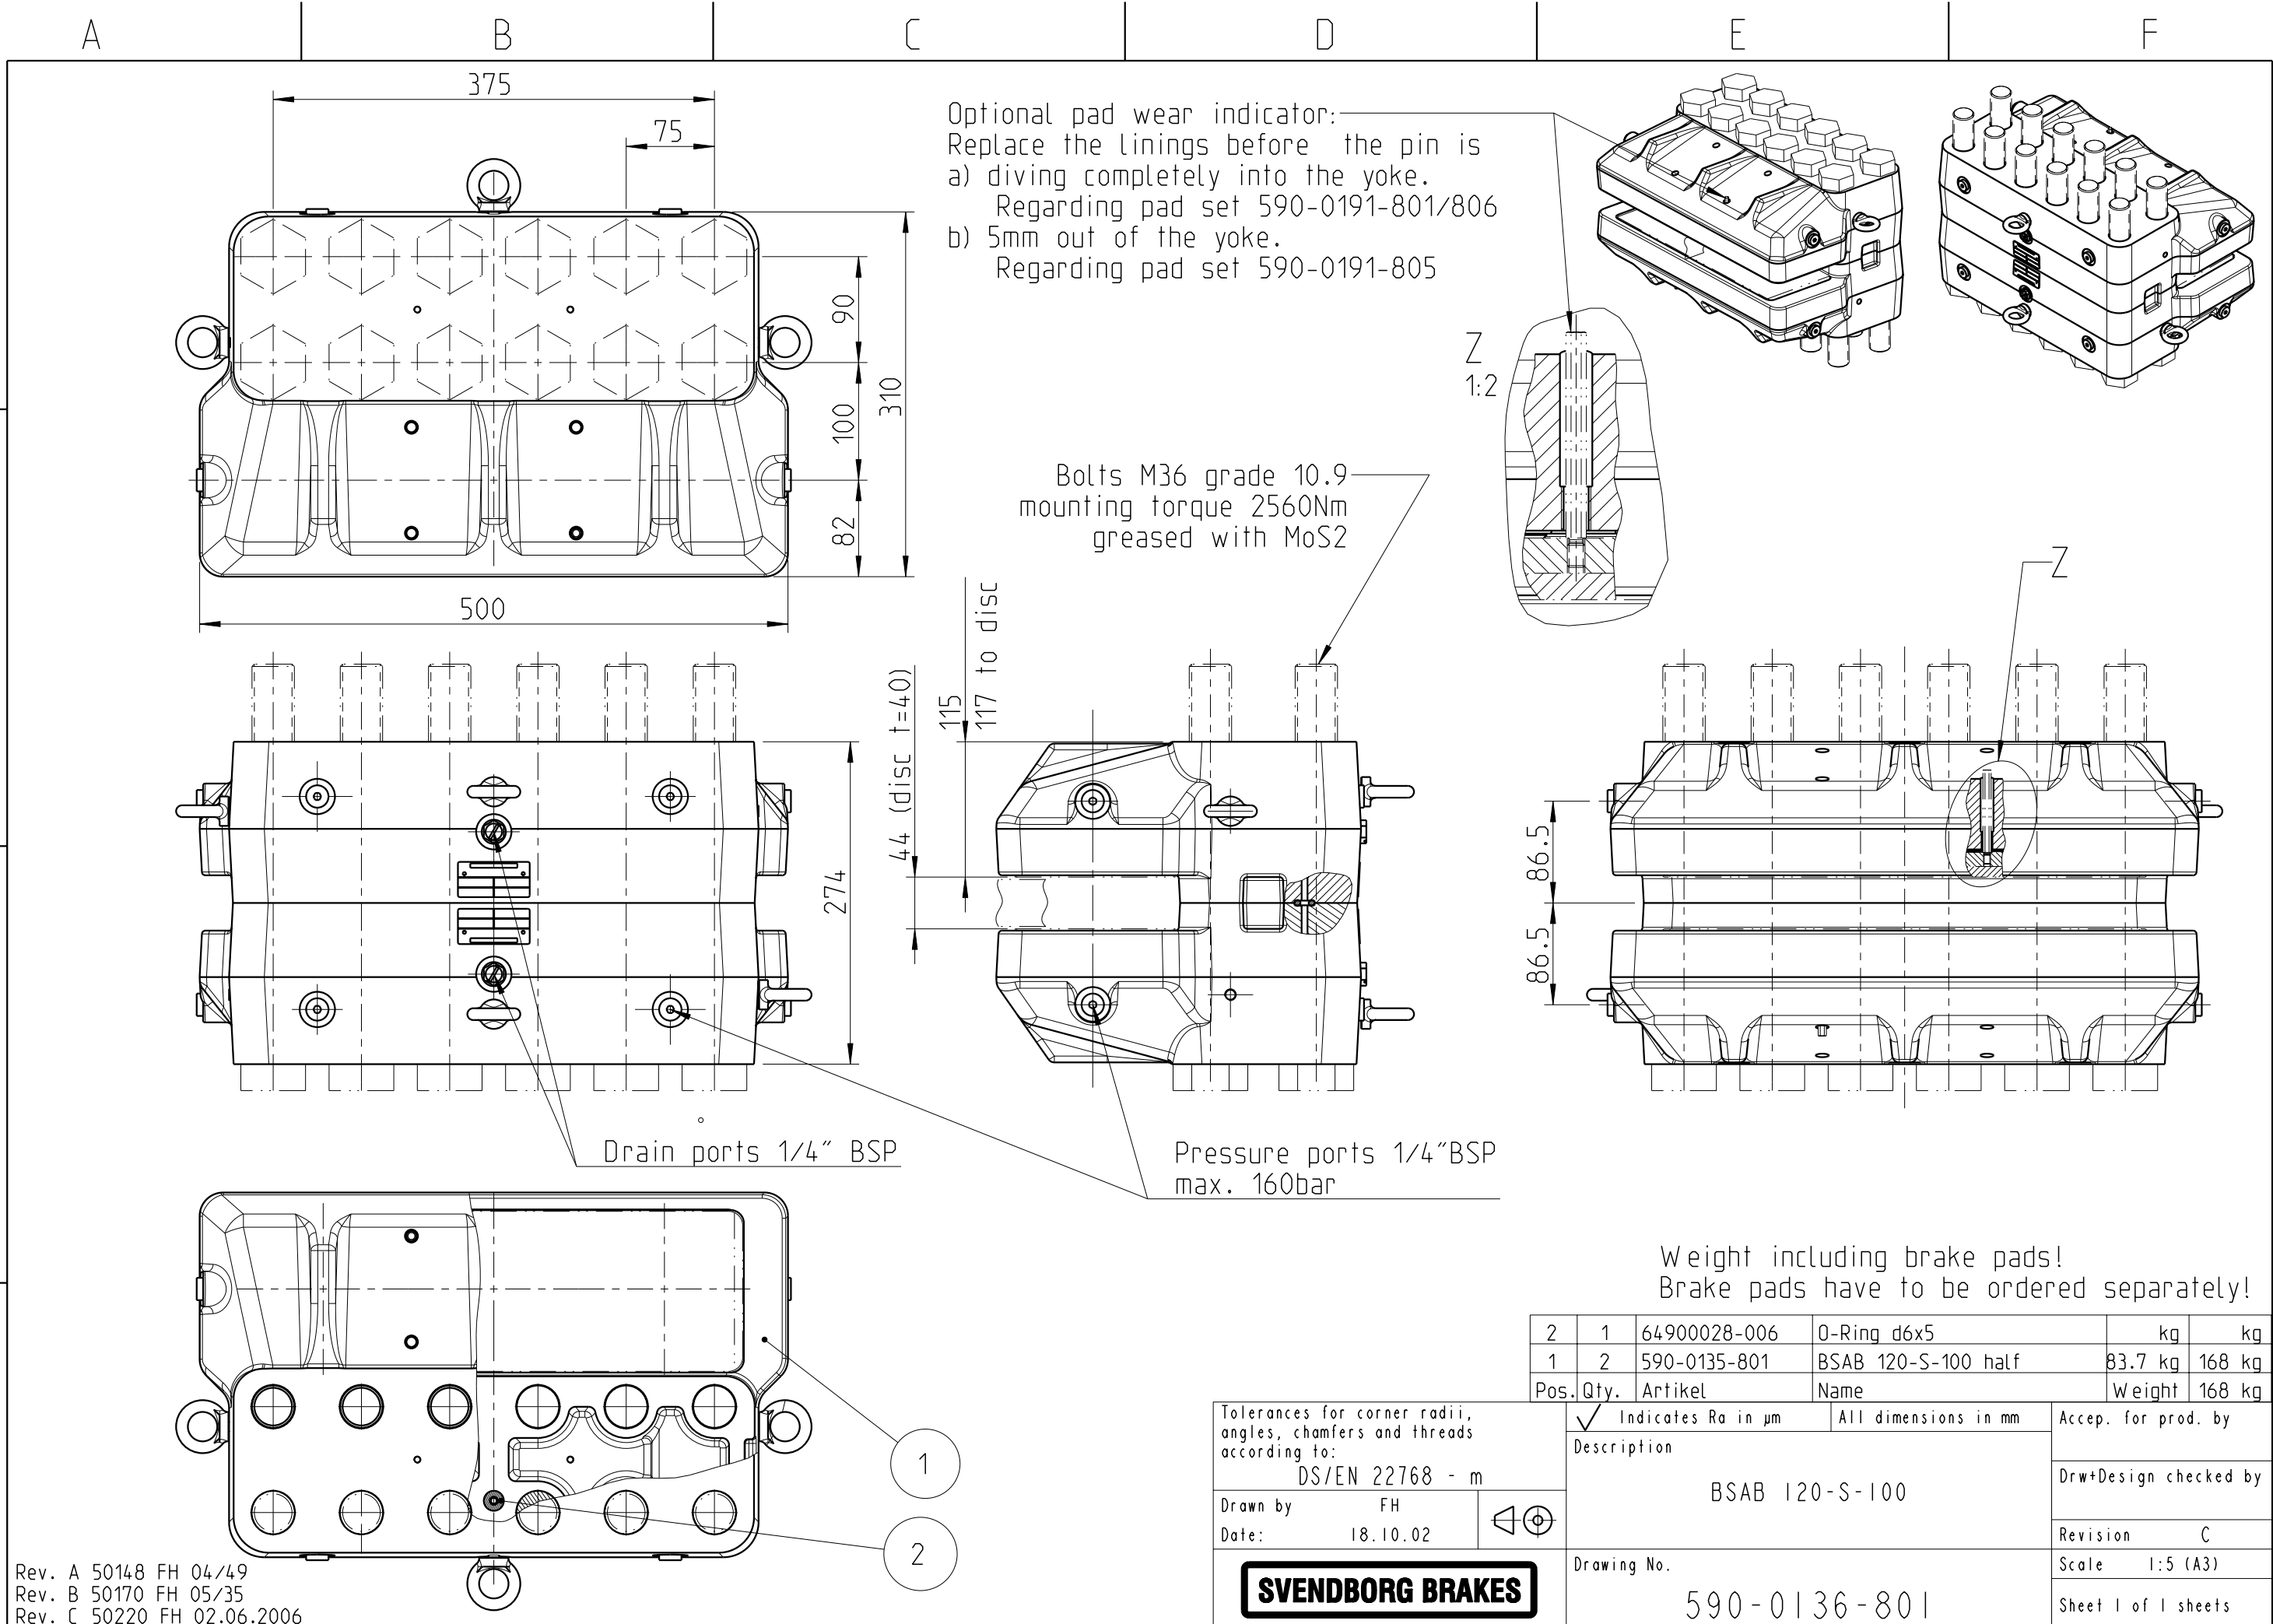

Denmark: Jernbanevej 9, 5882 Vejstrup, Denmark
Germany: Kirchnerstrasse 42, D-32257 Bünde, Germany

This drawing/document is the sole property of
Svendborg Brakes A/S and may not be copied,
given to a third party or used for unauthorized purpose