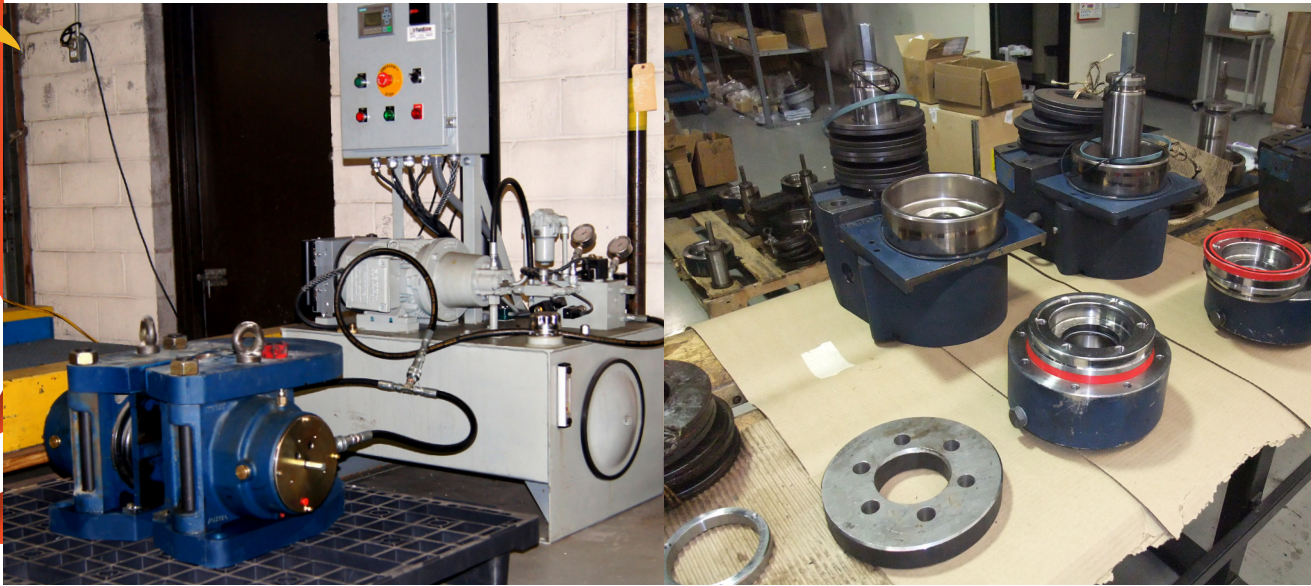

## Repair of Industrial Clutches and Brakes

### OUR SERVICES AND OFFERINGS INCLUDE:

- Troubleshooting by our specialists over the phone or on site
- We offer 45 years of archived engineering drawings to ensure accuracy
- A detailed Inspection and Repair Report is issued for customer approval
- The Inspection and Repair Report fee is waived if we are authorized to proceed with the repair
- Repair of hydraulic and pneumatic leaks and replacement of worn components
- All repairs are made with original OEM parts
- All brakes and clutches are rigorously tested after being repaired
- Our staff is fully trained, experienced and knowledgeable in these product lines: Twiflex, Carlson, Goizper, Hilliard, GMN, MACH III, Carlyle Johnson, KEB, Wichita and Industrial Clutch